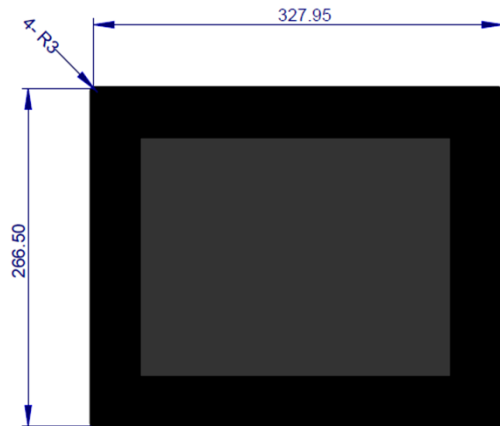

- Industrial Grade
- Bezel-less
- Mounting Bracket

(Unit:mm)

SPECIFICATIONS

DISPLAY

Display Size	12.1" TFT LCD
Pixel Number (H/V)	1024 x 768
Active Area (H/V)	245.76 x 184.32 mm
Pixel Pitch (H/V)	0.08(W)*RGB x 0.24(H) mm
LCD Interface	1 Channel LVDS
Brightness (cd/m²)	425(typ) / 320(nits) (with touch)
Contrast	630:1
Viewing Angle (H/V)	160/140
Display Color	16.7M / 262K colors
Backlight	LED Long Life > 50,000Hrs
Touch Sensor	Projected Capacitive
LCD / Touch lamination	Optical Bonding (Optional)

TOUCH

Controller Interface	I²C
Controller System	Atmel mXT Series
Touch Input Type	Finger and Glove
Controller Type	COB
Multi-touch (points)	10
Cover Glass Thickness	1.8mm
Cover Glass Hardness	>7H
Cover Glass Type	Sodalime
Surface Treatment	Clear
Glass Strengthening	Chemical Strengthening
Optical Transmittance	>85%
Driver Support	Win7/8/10/Embedded, Android, Linux, Chrome

MECHANICAL

Dimensions (WxHxD)	327.95 x 266.5 x 43 mm
Net Weight	2,200g

System

Processor	i.MX6DL Freescale Processor @ 1GHz
Memory	DDR3 2GB
Storage	iNAND Flash 16GB
Operating System	Android 4.2.2 (Optional Android 6.0.1)

I/O

USB	3
Serial Port	1 x RS232/ RS485
CAN Bus	1
Ethernet	1x 10/100M
I²C	1
SPI	1
Audio Out	1
SD Card Slot	1
DI/DO	3/3

CUSTOMIZATION OPTIONS

Cover Glass ID	Custom Dimensions and Artwork
Cover Glass Type	Sodalime , Corning Gorilla or other Non-Conductive Materials
Cover Glass Thickness	Up to 2.8mm
Glass Surface Treatment	Anti-Glare, Anti-Reflective
Touchscreen Flex Tail Dimensions	Custom Dimensions and Shapes
Touchscreen Controller Interface	I²C, USB or HID-I2C
Multi-touch (points)	Up to 16 points

ENVIRONMENT

Operating/ Storage	-30°C~70°C/ -30°C~80°C
Impact Resistance	Meets UL60950 ball drop test (0.5Kg ball from 1.3m height)

POWER & ACCESSORIES

Consumption	16W
Adapter	24V DC

Headquarters

No. 30, Section 1,
Huanshan Road,
Neihu District,
Taipei, 11442 Taiwan

North America

14712 Franklin Avenue
Unit H, Tustin, CA 92780,
USA

Europe

Ceresstraat 13
4811 CA, Breda,
The Netherlands