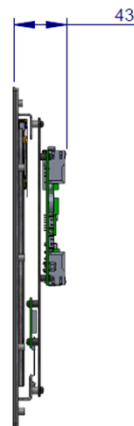

- Industrial Grade
- Bezel-less
- Mounting Bracket

(Unit:mm)

### DISPLAY

Display Size	12.1" TFT LCD
Pixel Number (H/V)	1024 x 768
Active Area (H/V)	245.76 x 184.32 mm
Pixel Pitch (H/V)	0.08(W)*RGB x 0.24(H) mm
LCD Interface	1 Channel LVDS
Brightness (cd/m <sup>2</sup> )	425(typ) / 320(nits) (with touch)
Contrast	630:1
Viewing Angle (H/V)	160/140
Display Color	16.7M / 262K colors
Backlight	LED Long Life > 50,000Hrs
Touch Sensor	Projected Capacitive
LCD / Touch lamination	Optical Bonding (Optional)

### MECHANICAL

Dimensions (WxHxD)	327.95 x 266.5 x 43 mm
Net Weight	2,200g